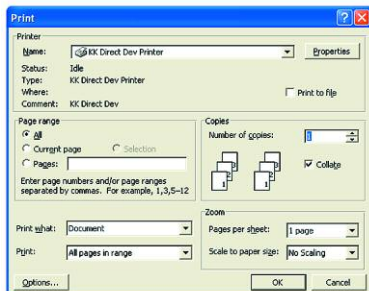

Font Management

Using Kwik Kopy Direct out of Word - how to avoid Font Issues.

Select the Kwik Kopy Direct Printer and click properties.

Click on Advanced.

Make sure the True Type Font option is set "Download as Softfont".