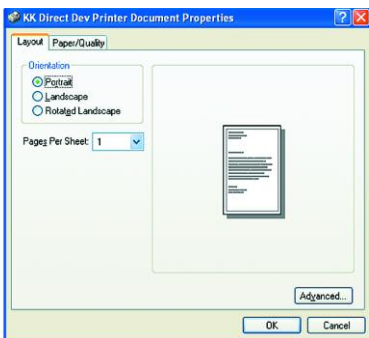

Font Management

Using Kwik Kopy Direct out of Word - how to avoid Font Issues.

Select the Kwik Kopy Direct Printer and click properties.

Click on Advanced.

Make sure the True Type Font option is set "Download as Softfont".